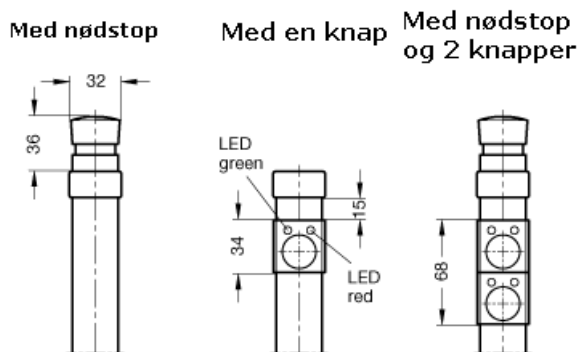

Article number: 201023030021

Description: E+G Tubular handles with switches
GN 331-300-EL-T2-1

Measures

$b_1 = 27$
 $b_2 = 17$
 $d = M 8$
 $h_1 = 51$
 $h_2 = 68$
 $l = 300$
 $t = 15$