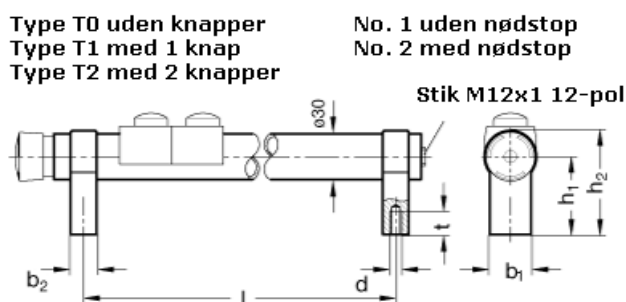

Article number: 201023030021

Description: E+G Tubular handles with switches
GN 331-300-EL-T2-1

Measures

$b_1 = 27$
 $b_2 = 17$
 $d = M 8$
 $h_1 = 51$
 $h_2 = 68$
 $l = 300$
 $t = 15$